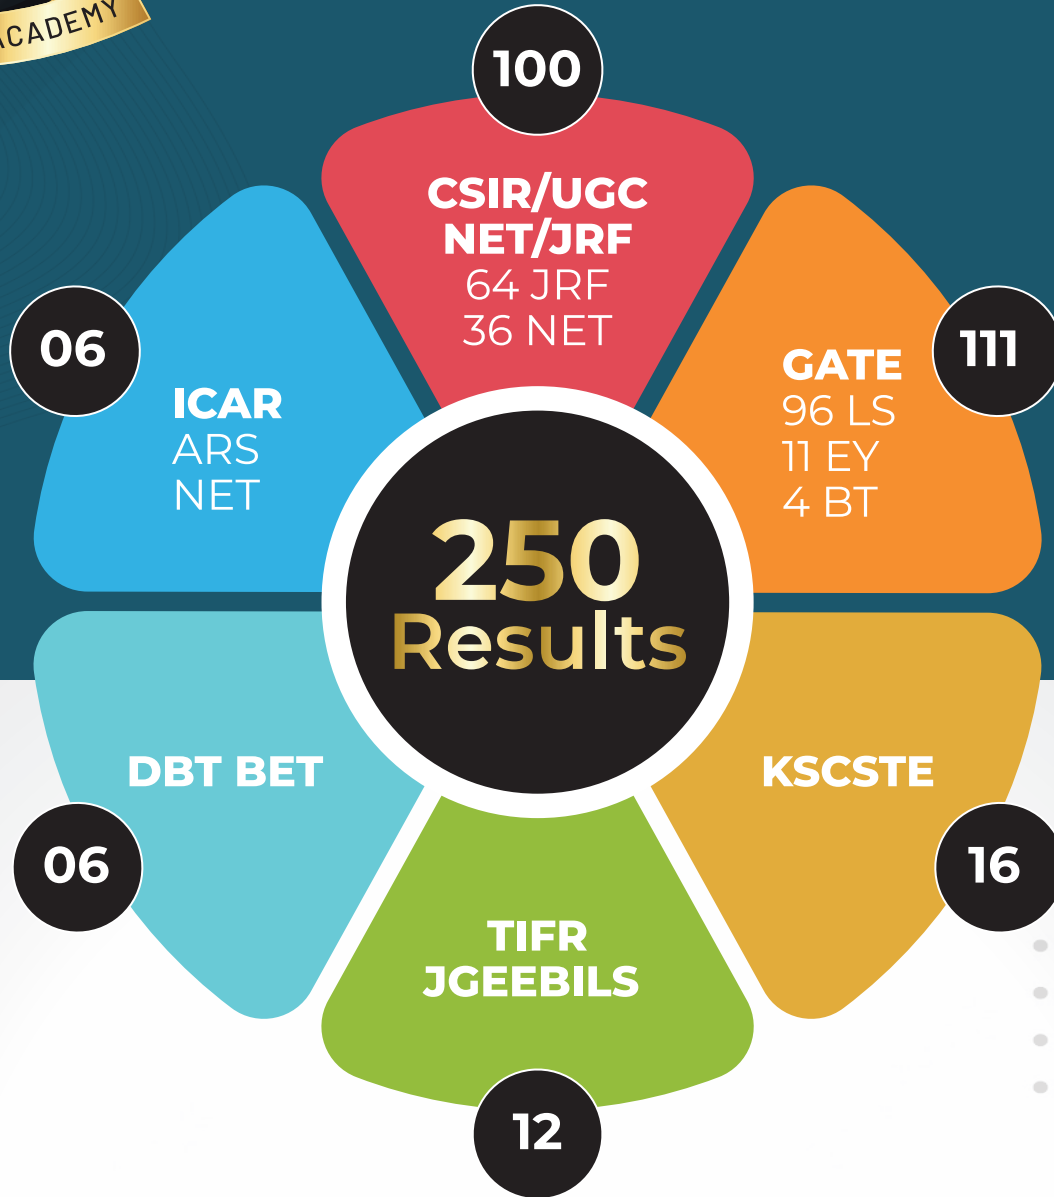

# CSIR/UGC - JRF/NET | ICAR TIFR - JGEEBILS | GATE | DBT RESULTS 2021-2022

CSIR AIR 7  
ANJITHA

CSIR AIR 8  
SAJANA S

GATE EY AIR 18  
SNEHA T

## Life Science Academy

LSA PVT LTD Coaching for Lifesciences